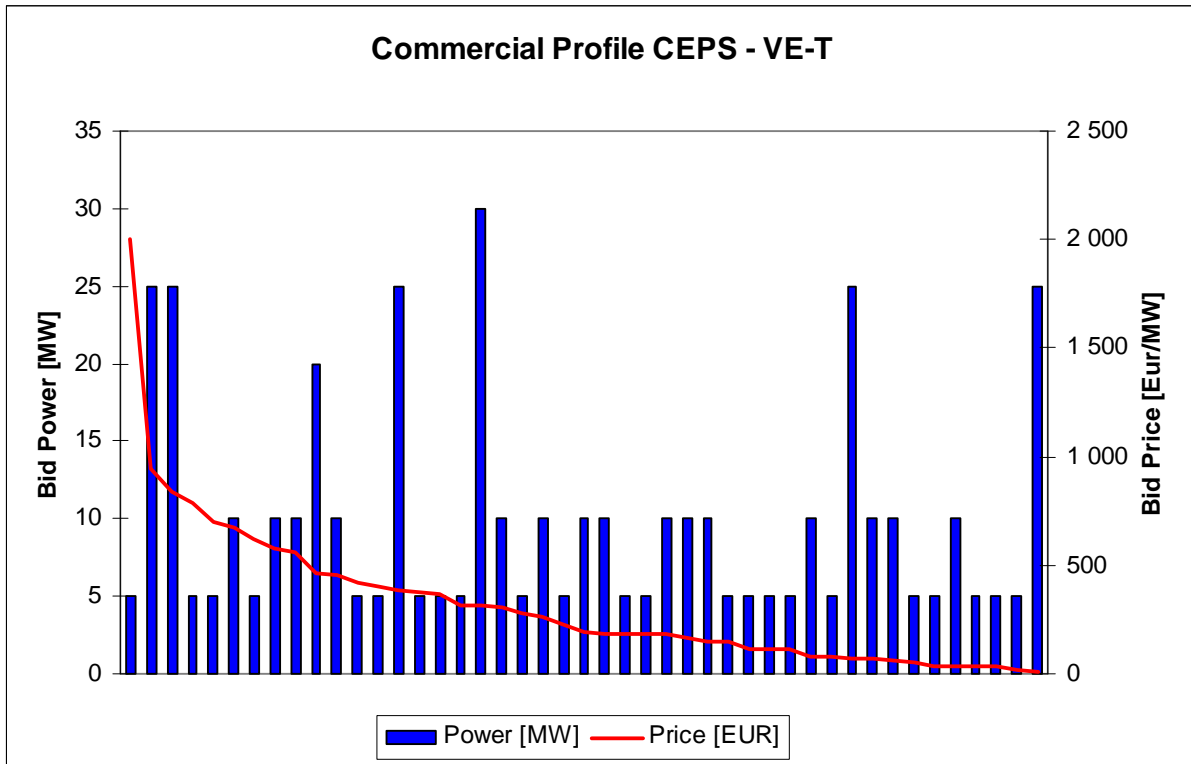

Commercial Profile VE-T – PSE-O No Bids

Commercial Profile E.ON – CEPS
No Bids

Commercial Profile VE-T - CEPS No Bids

Commercial Profile ČEPS – PSE–O No Bids

Commercial Profile SEPS – PSE–O
No Bids

Price Curves - Monthly Auction – December 2008