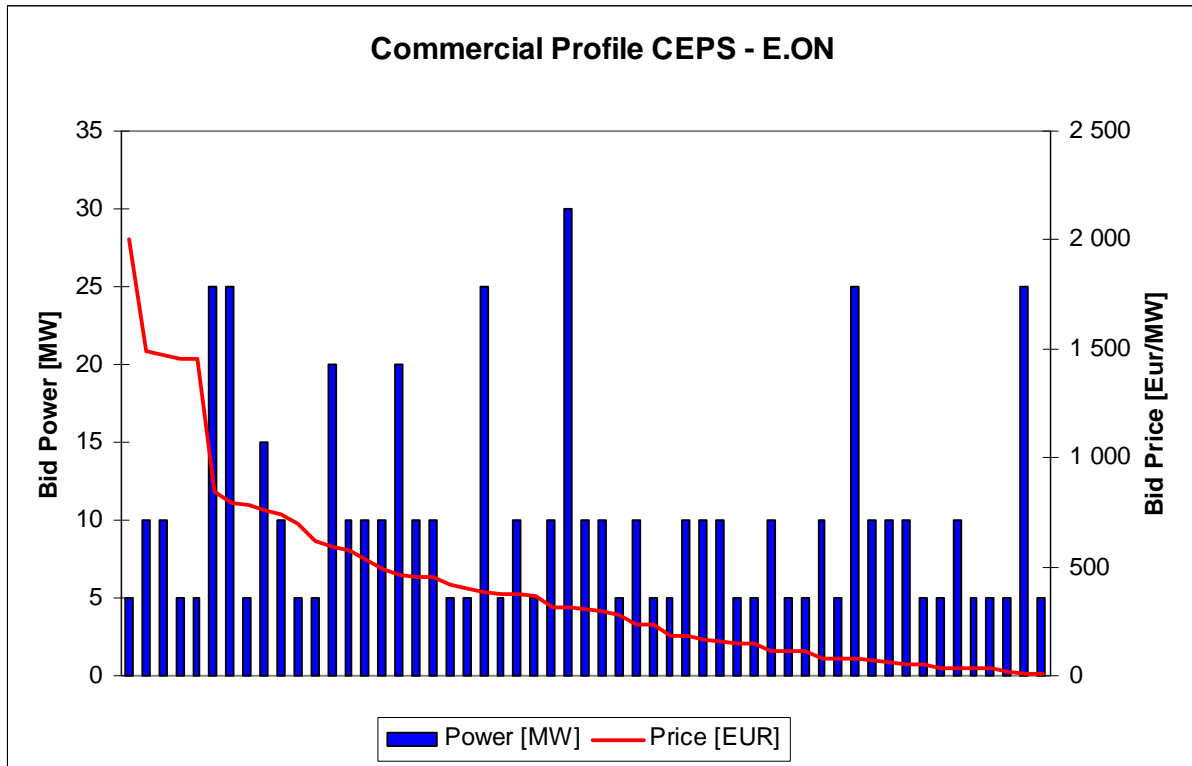

Commercial Profile VE-T – PSE-O No Bids

Commercial Profile E.ON – CEPS
No Bids

Commercial Profile VE-T - CEPS No Bids

Commercial Profile ČEPS – PSE–O No Bids

Commercial Profile SEPS – PSE–O
No Bids

Price Curves - Monthly Auction – December 2008