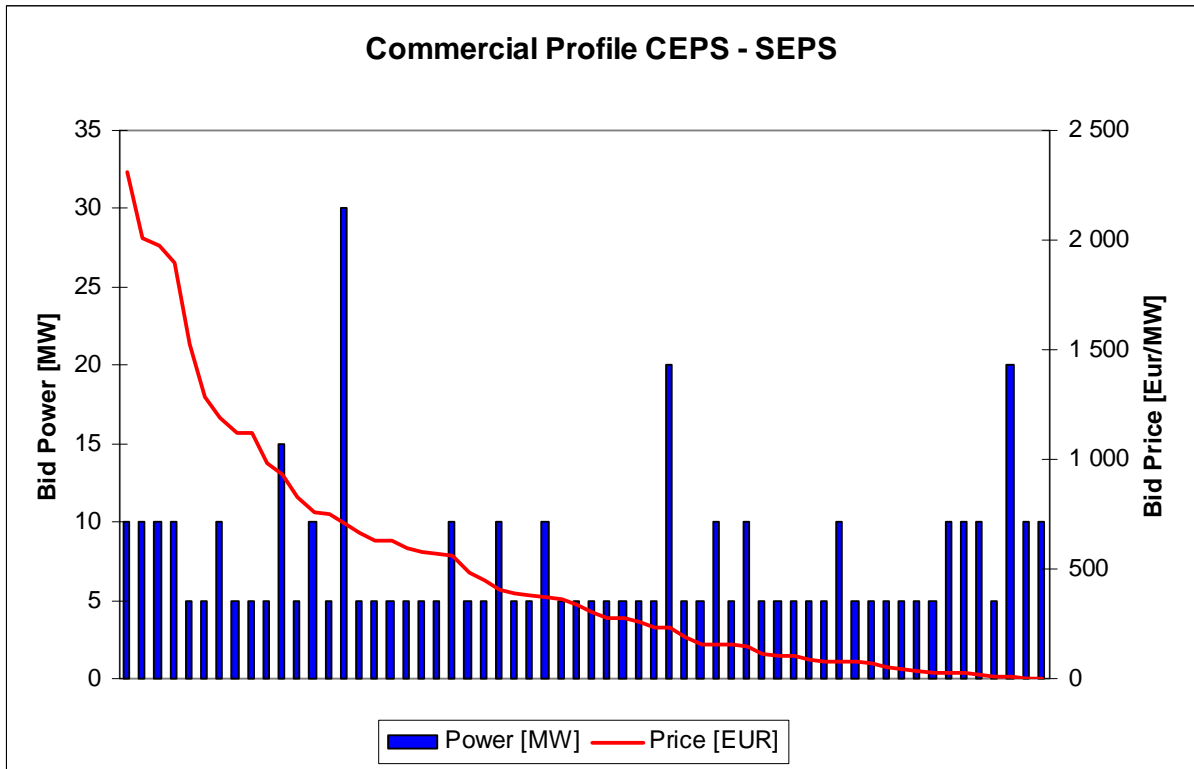

Commercial Profile VE-T – PSE-O No Bids

Commercial Profile E.ON – CEPS
No Bids

Commercial Profile VE-T - CEPS No Bids

Commercial Profile ČEPS – PSE–O No Bids

Commercial Profile SEPS – PSE–O
No Bids

Price Curves - Monthly Auction – December 2008