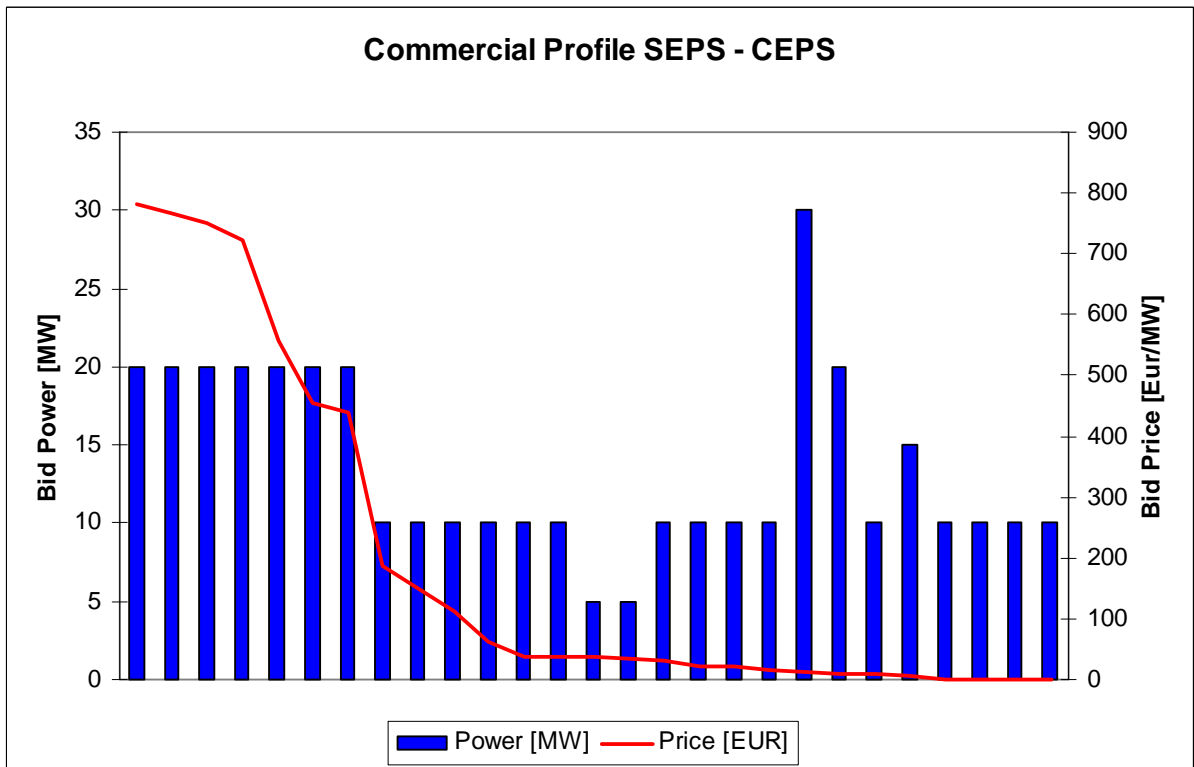

Commercial Profile VE-T – PSE-O No Bids

Commercial Profile E.ON – CEPS
No Bids

Commercial Profile VE-T - CEPS No Bids

Commercial Profile ČEPS – PSE–O No Bids

Commercial Profile SEPS – PSE–O
No Bids

Price Curves - Monthly Auction – December 2008